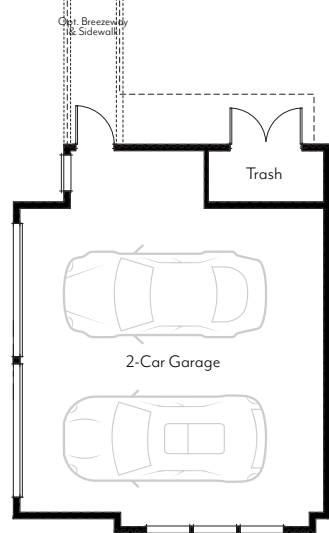

GARAGE

- Trash Enclosure
- Opt. Breezeway & Sidewalk