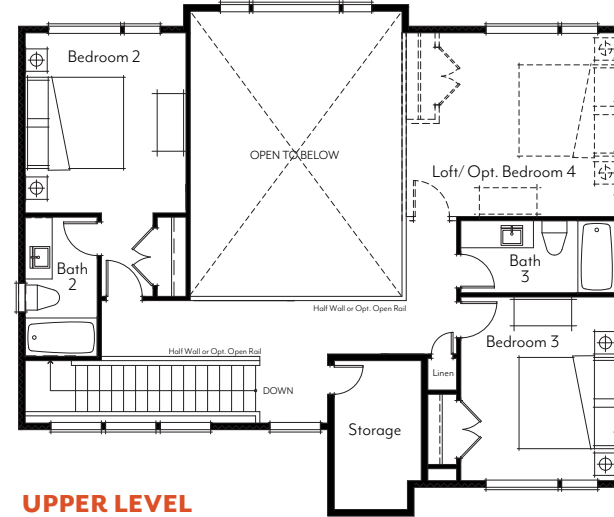

UPPER LEVEL

- 2-3 Bedrooms
- Loft/Opt. Additional Bedroom
- 2 Baths