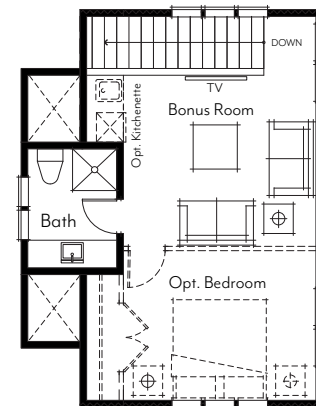

OPT. GARAGE WITH LIVING ABOVE

- Standard 3/4 Bath
- Optional Kitchenette & Bedroom

Backcountry Plan Highlights :

- 2,332 to 2,831 square feet plus garage
- 3 to 5 bedrooms
- Loft and rec room options available
- 3-1/2 to 4-1/2 bathrooms
- Floating stair option to 2nd floor bedrooms and loft area
- Convenient main floor master
- Gourmet kitchen options
- Optional living space above garage
- Oversized 2-car garage

Minor differences exist between the Mountain and Contemporary floorplans. Please see Trilside representative for specific details.

updated: 02.01.18

316 West First Street, Cle Elum, WA 98922

(206) 620-0920

SuncadiaCollection.com