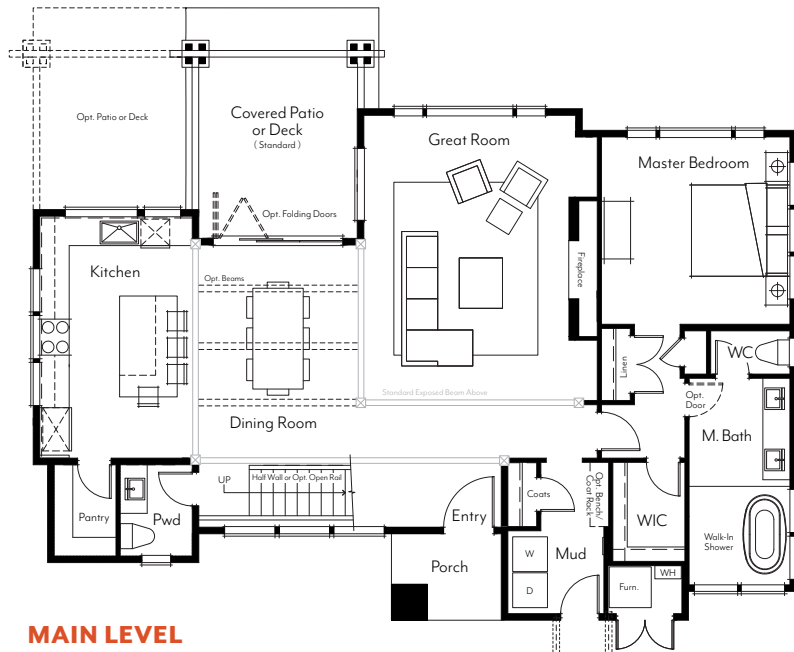

MAIN LEVEL

- 1 Bedroom
- 1.5 Baths
- Covered Entry
- Covered Rear Patio